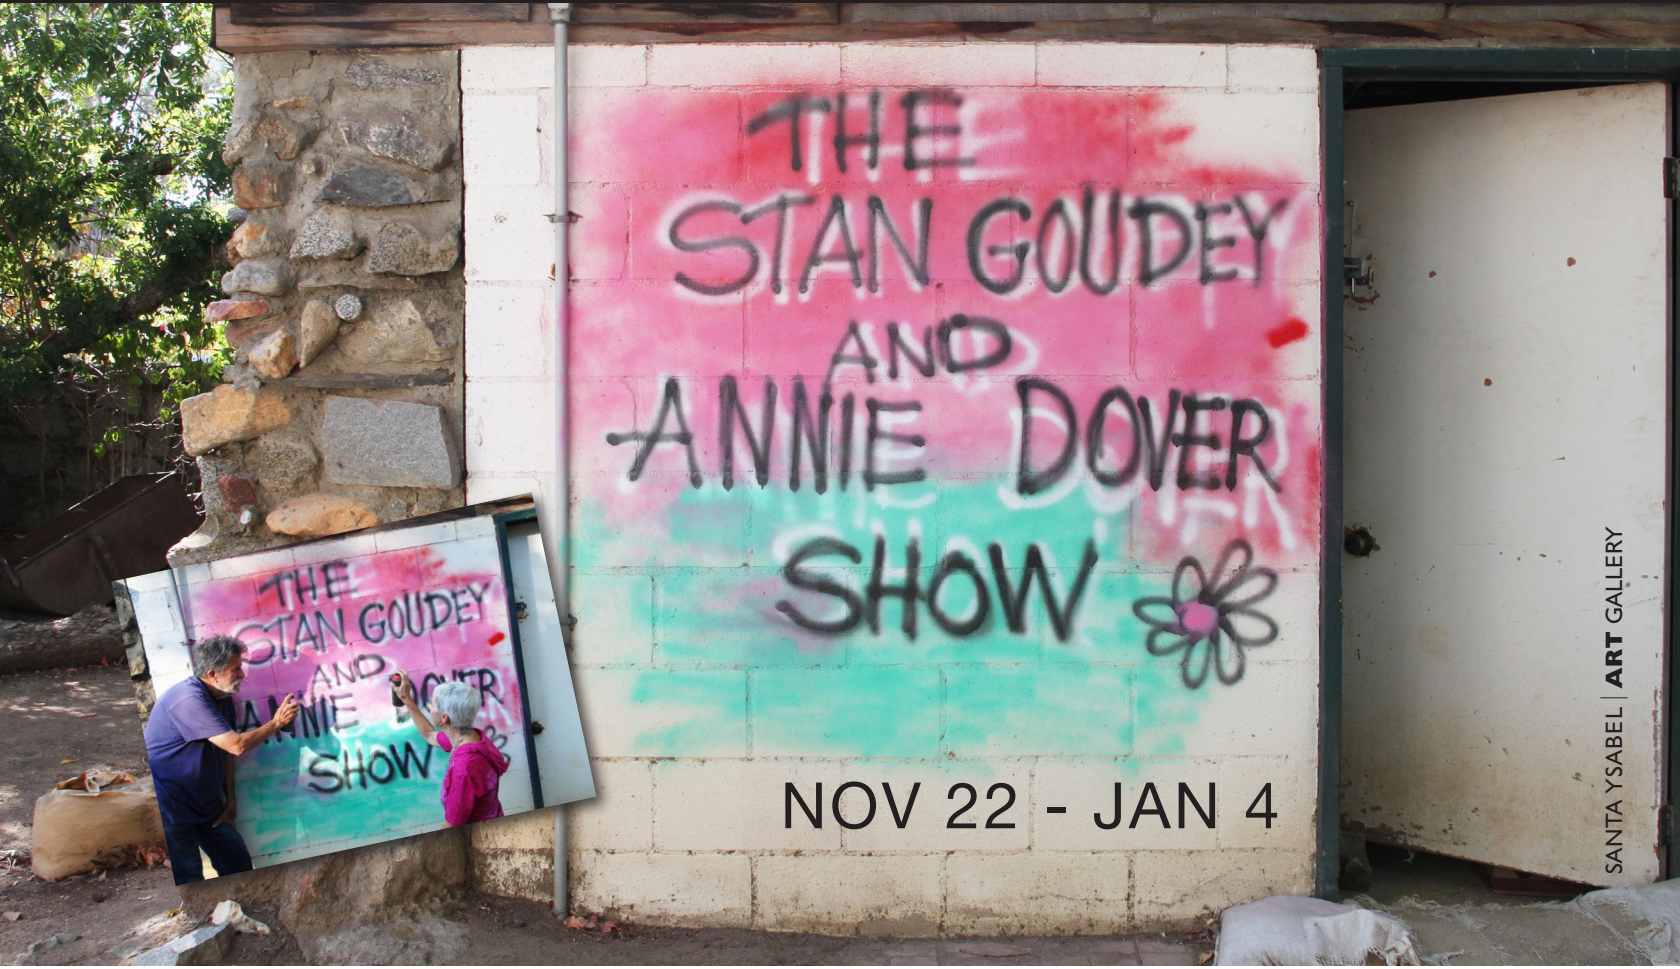

THE STAN GOUDEY AND ANNIE DOVER SHOW

STAN GOUDEY • WATERCOLOR AND ACRYLIC PAINTINGS

ANNIE DOVER • OIL PAINTINGS

**THE STAN GOUDEY AND ANNIE DOVER
SHOW**

STAN GOUDEY

WATERCOLOR AND ACRYLIC PAINTINGS

ANNIE DOVER

OIL PAINTINGS

NOV 22, 2014 - JAN 4, 2015

Reception for the Artists

Saturday, November 22, 4 - 8 PM

SANTA YSABEL | **ART GALLERY**

Highway 78 at Highway 79
Santa Ysabel

GALLERY HOURS

Thursday - Monday, 11 AM - 5 PM
and by appointment
Closed Tuesday & Wednesday

Annie Rowley, Owner
For information call 760.765.1676

Santa Ysabel Art Gallery

P.O. Box 480

30352 Hwy 78

Santa Ysabel, CA 92070

STAN GOUDEY AND ANNIE DOVER; Graffiti Title; Spray paint on concrete block; 5.5' x 4.5'.